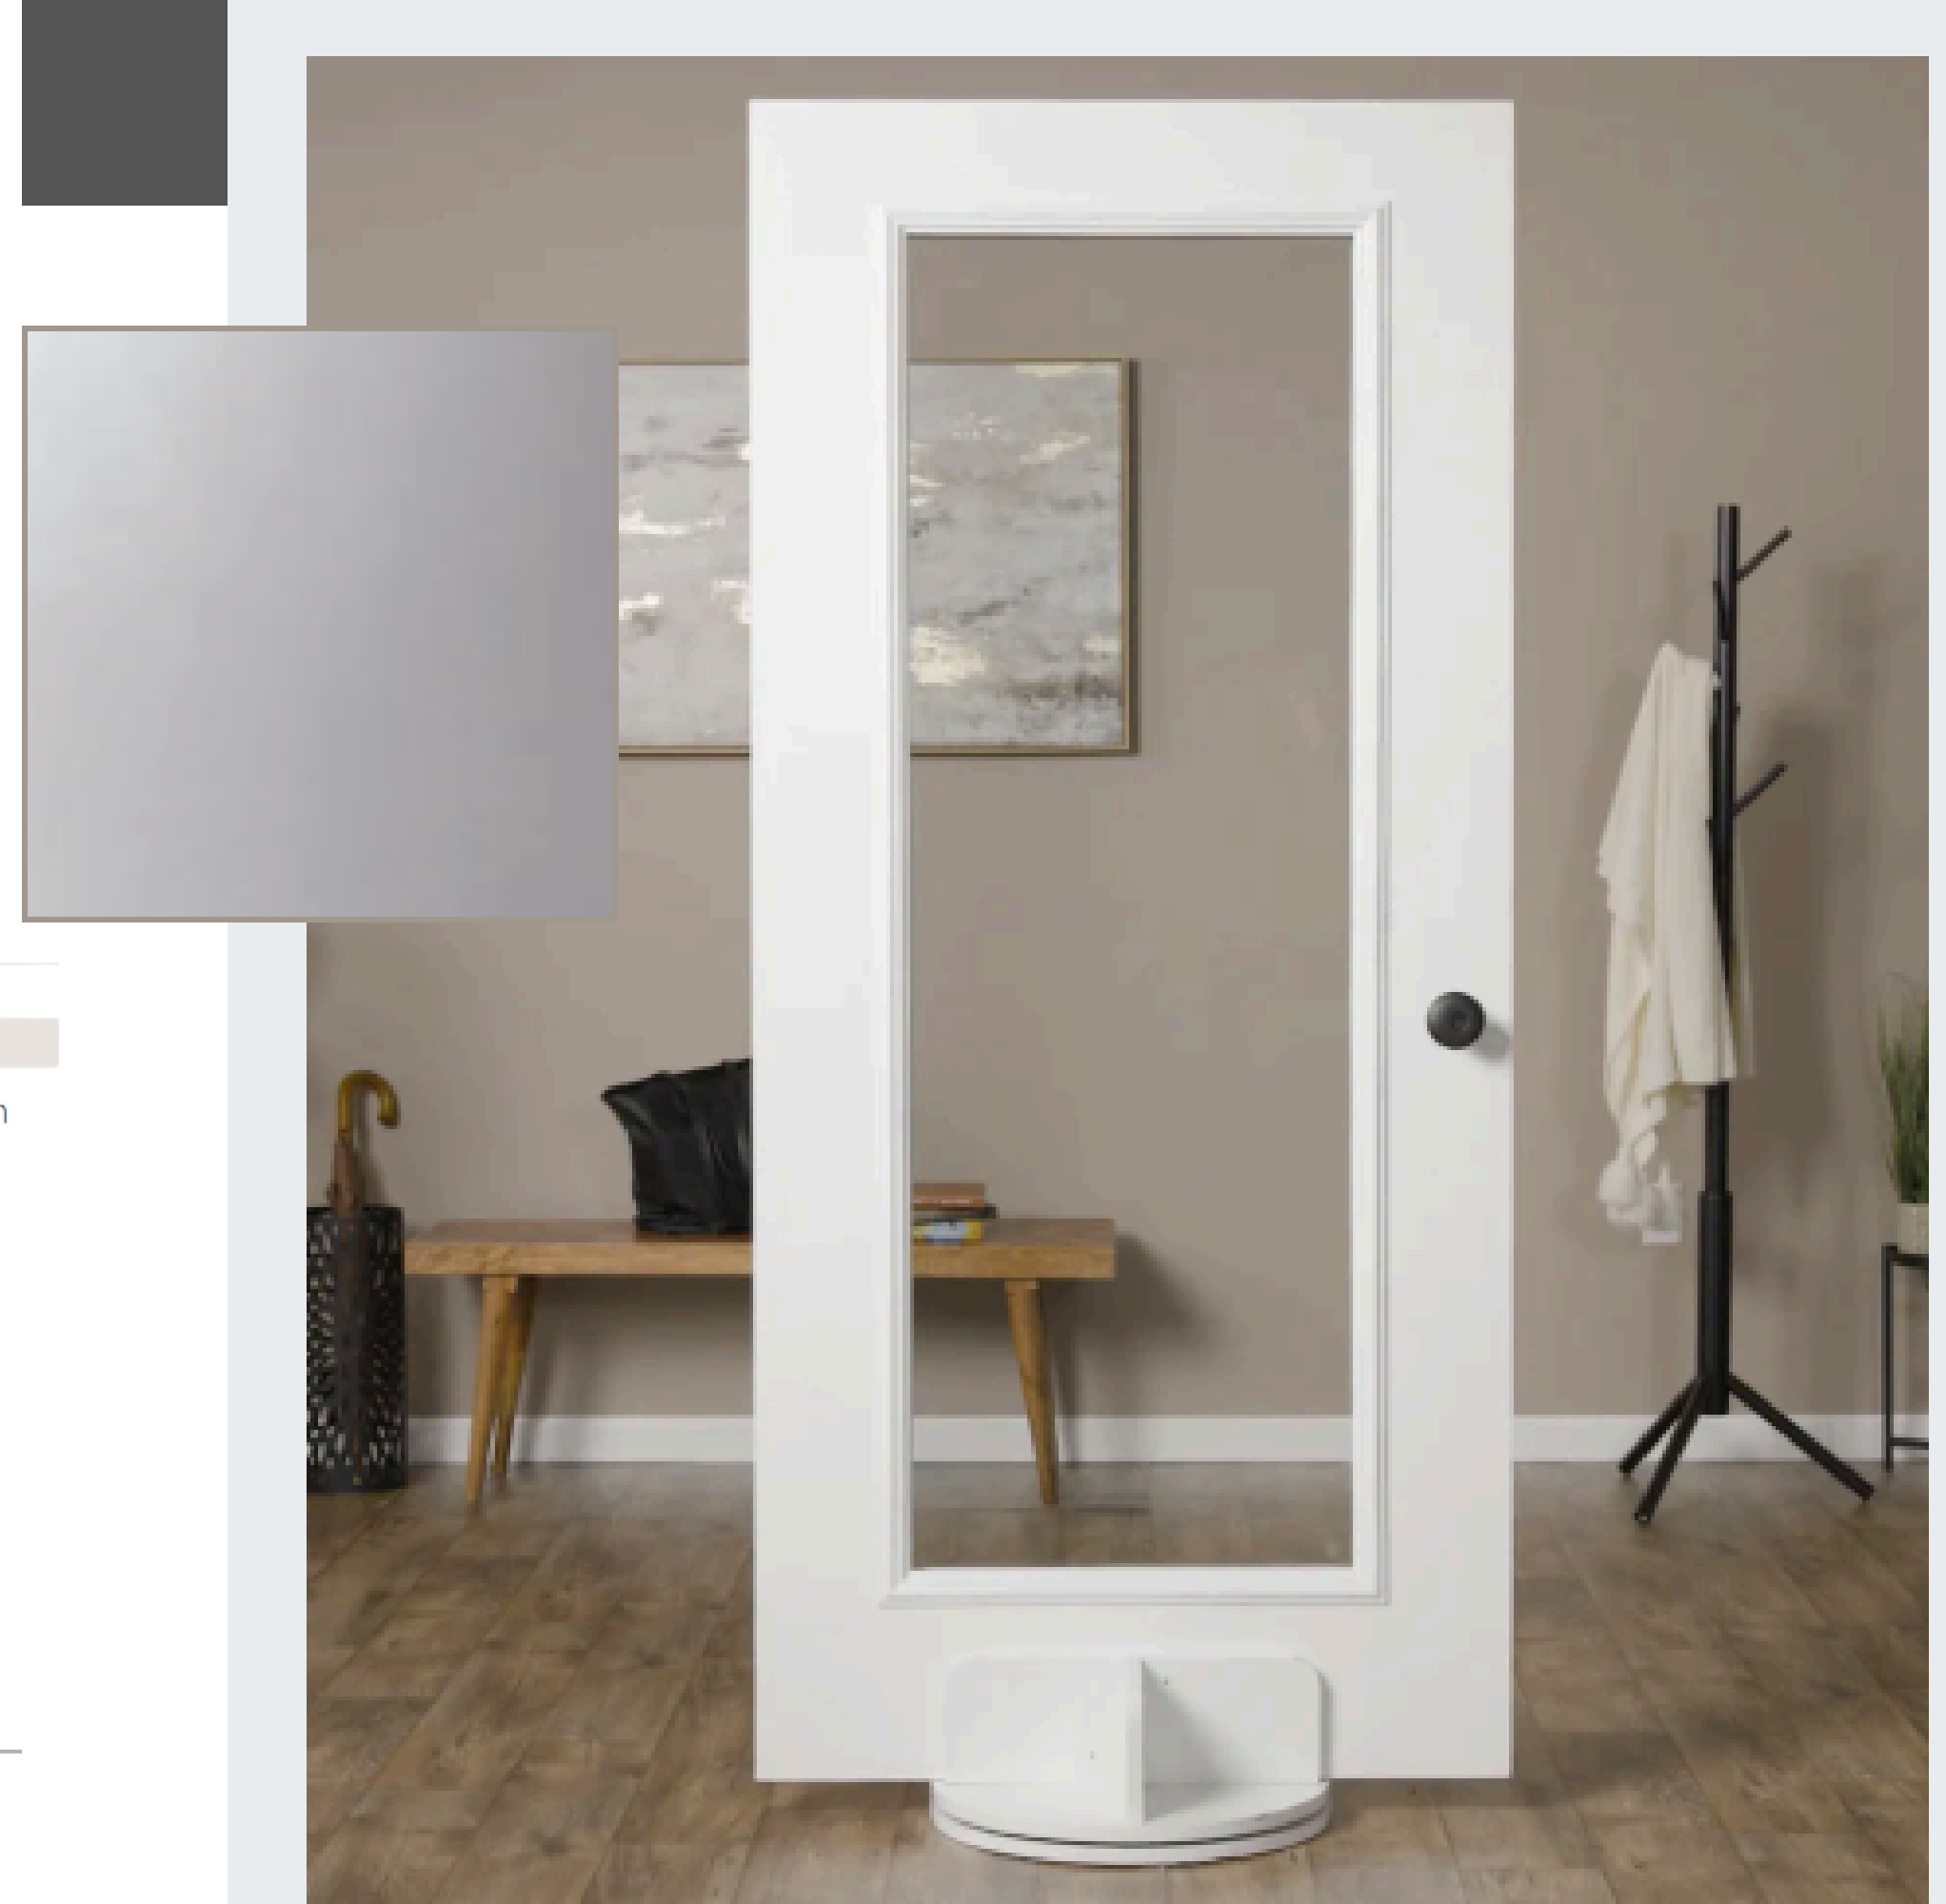

KARMA

BAROQUE

CLEAR CHOICE

"Style that shines without the sticker shock."

ENTRY LEVEL INSERTS

Perfect for homeowners looking to upgrade their entryway without breaking the bank. These options combine style and affordability for a sleek, modern refresh.

CLEAR

PRIVACY RATING

When you want the view and nothing but the view, Clear Glass is your answer. It is an option that works equally well from your entry door to your patio door.

CLEAR CHOICE (ENTRY LEVEL)

CLEAR CHOICE (ENTRY LEVEL)

LINEN

PRIVACY RATING

Whether reminiscent of a soft linen shirt or an elegantly embroidered linen tablecloth, Linen's lightly etched glass and woven pattern complement casual or formal entryway designs. The translucent white glass and soft moiré of Linen's threads give it a high privacy level.