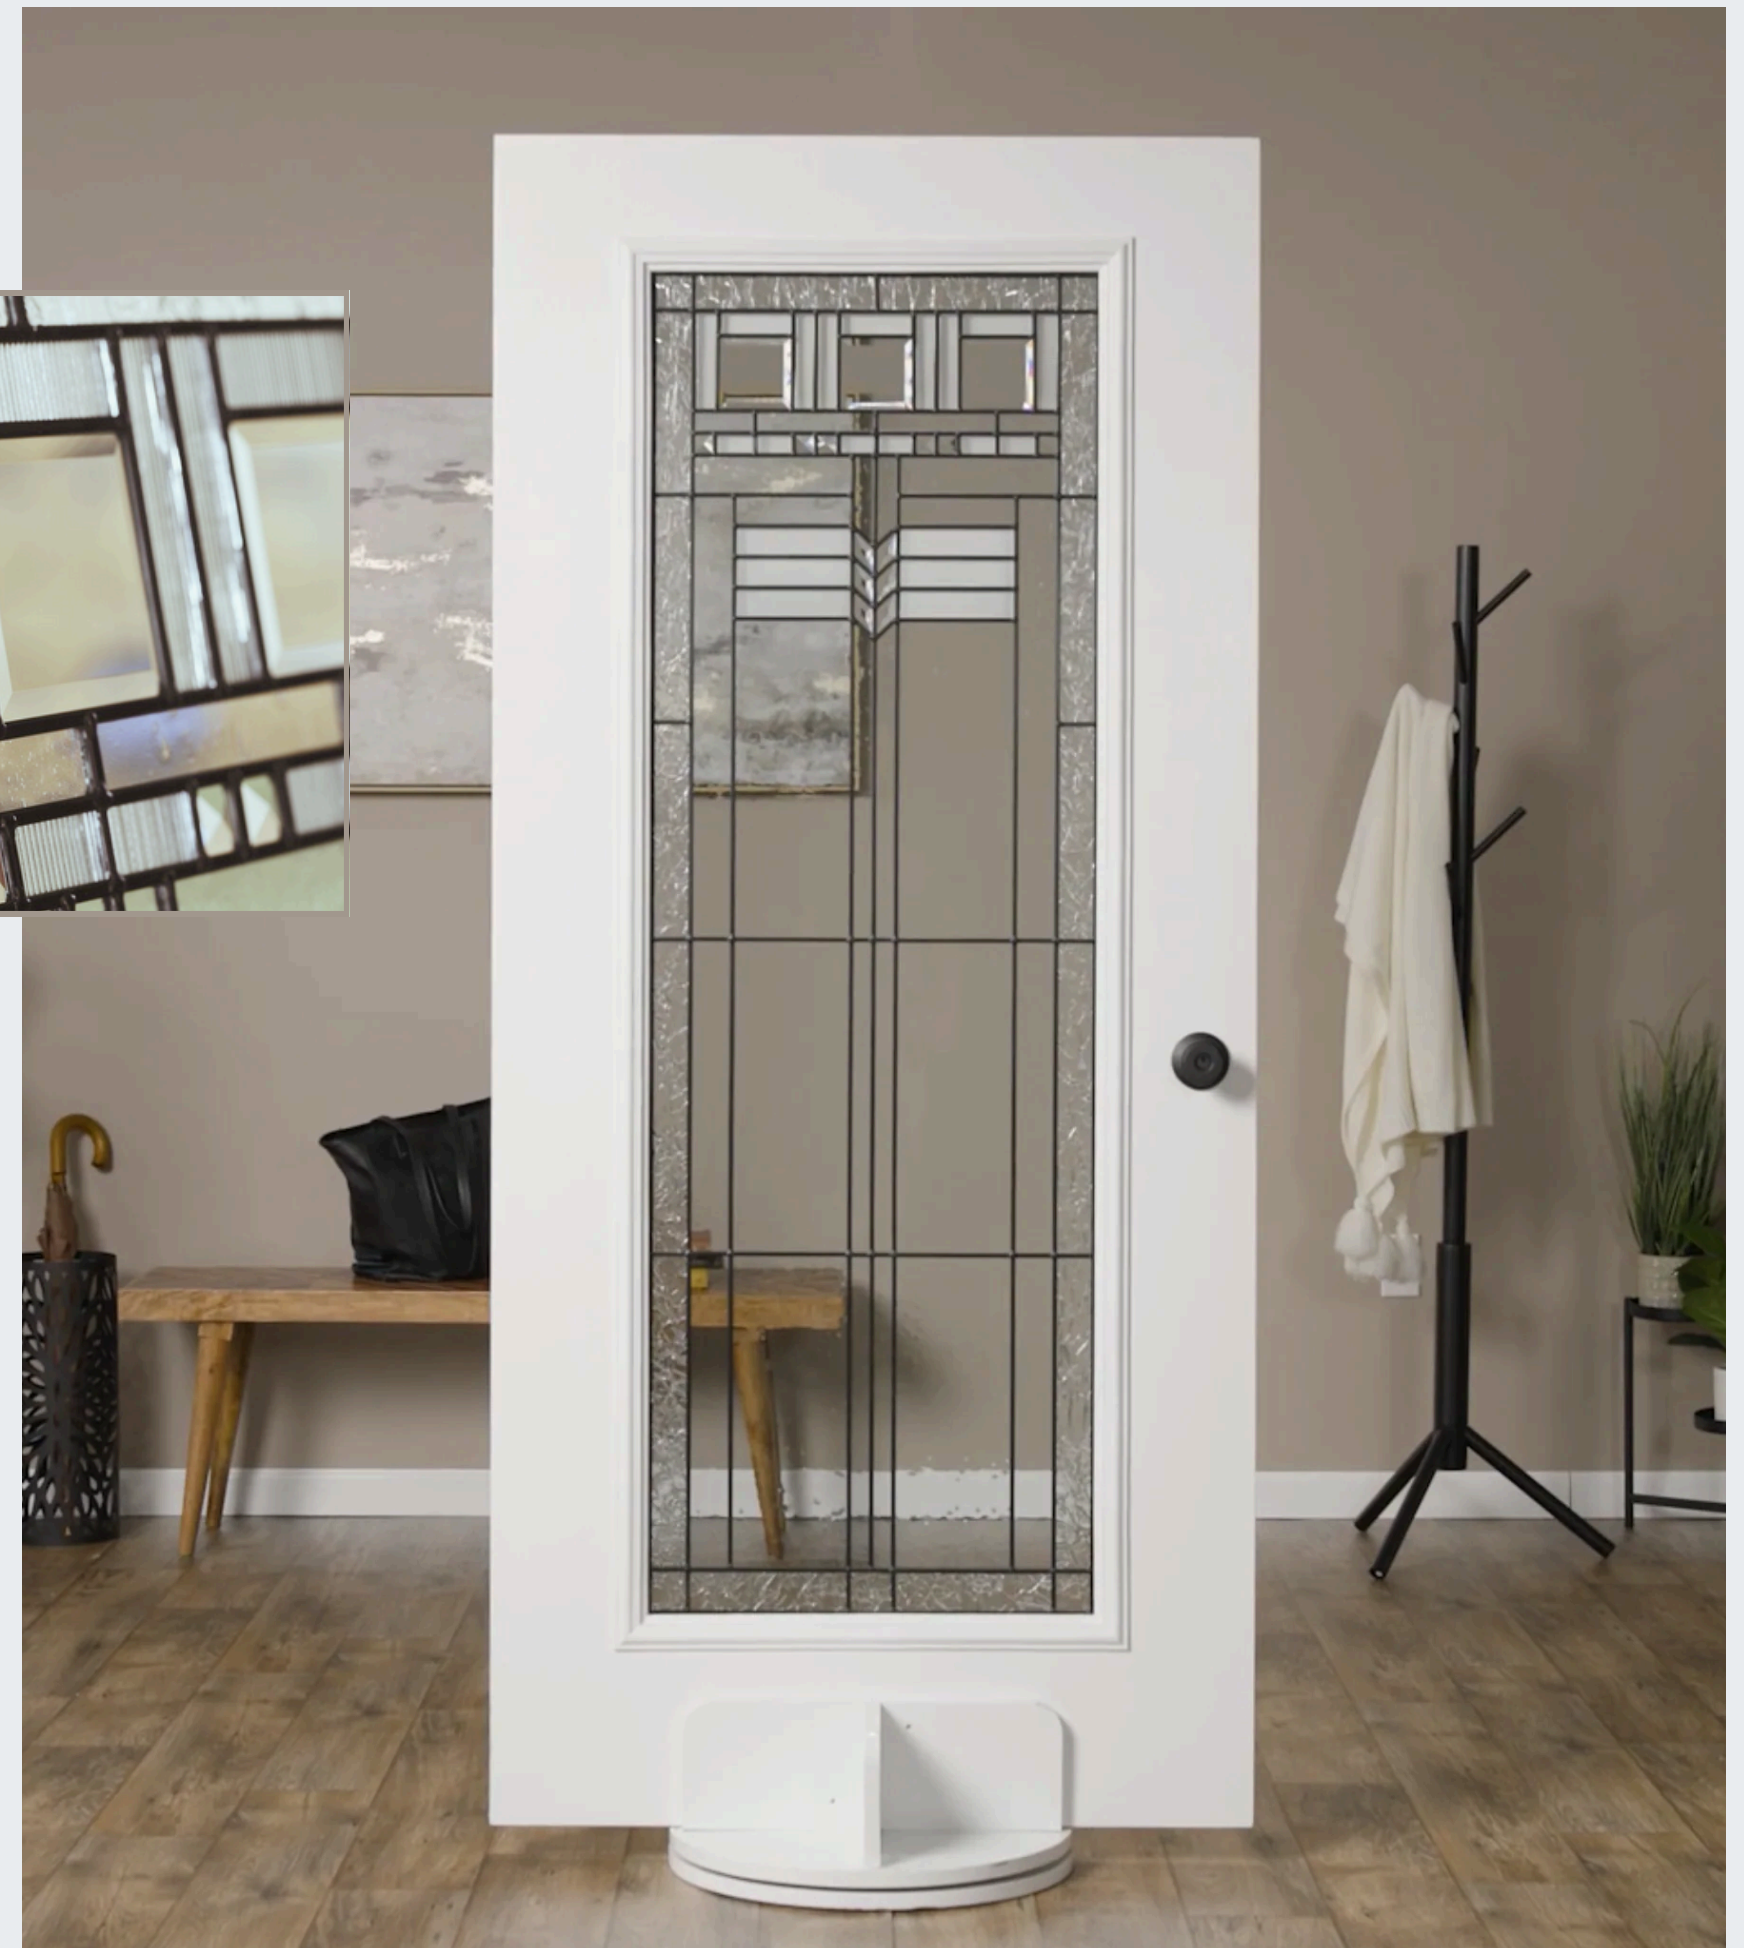

HEIRLOOMS

PRIVACY RATING

The value you place on history makes Heirlooms your perfect choice. Its deeply cut beveled glass and satin nickel or brass finish create a Classic design that endures, just like the family treasures that lie within your home.

ASPIRE

PRIVACY RATING

Aspire reimagines classic style with a modern edge. Featuring sleek, symmetrical lines and asymmetrical bevels, Aspire allows for ample natural light to grace your interior, its sleek lines and contemporary pattern creates an enticing aesthetic without sacrificing privacy.

THE GRAND ENTRANCE (PREMIUM)

OAK PARK

PRIVACY RATING

When you think Craftsman style, you're thinking Oak Park. A patina finish and handcrafted, textured glass create a striking geometric pattern reminiscent of Arts and Crafts design.