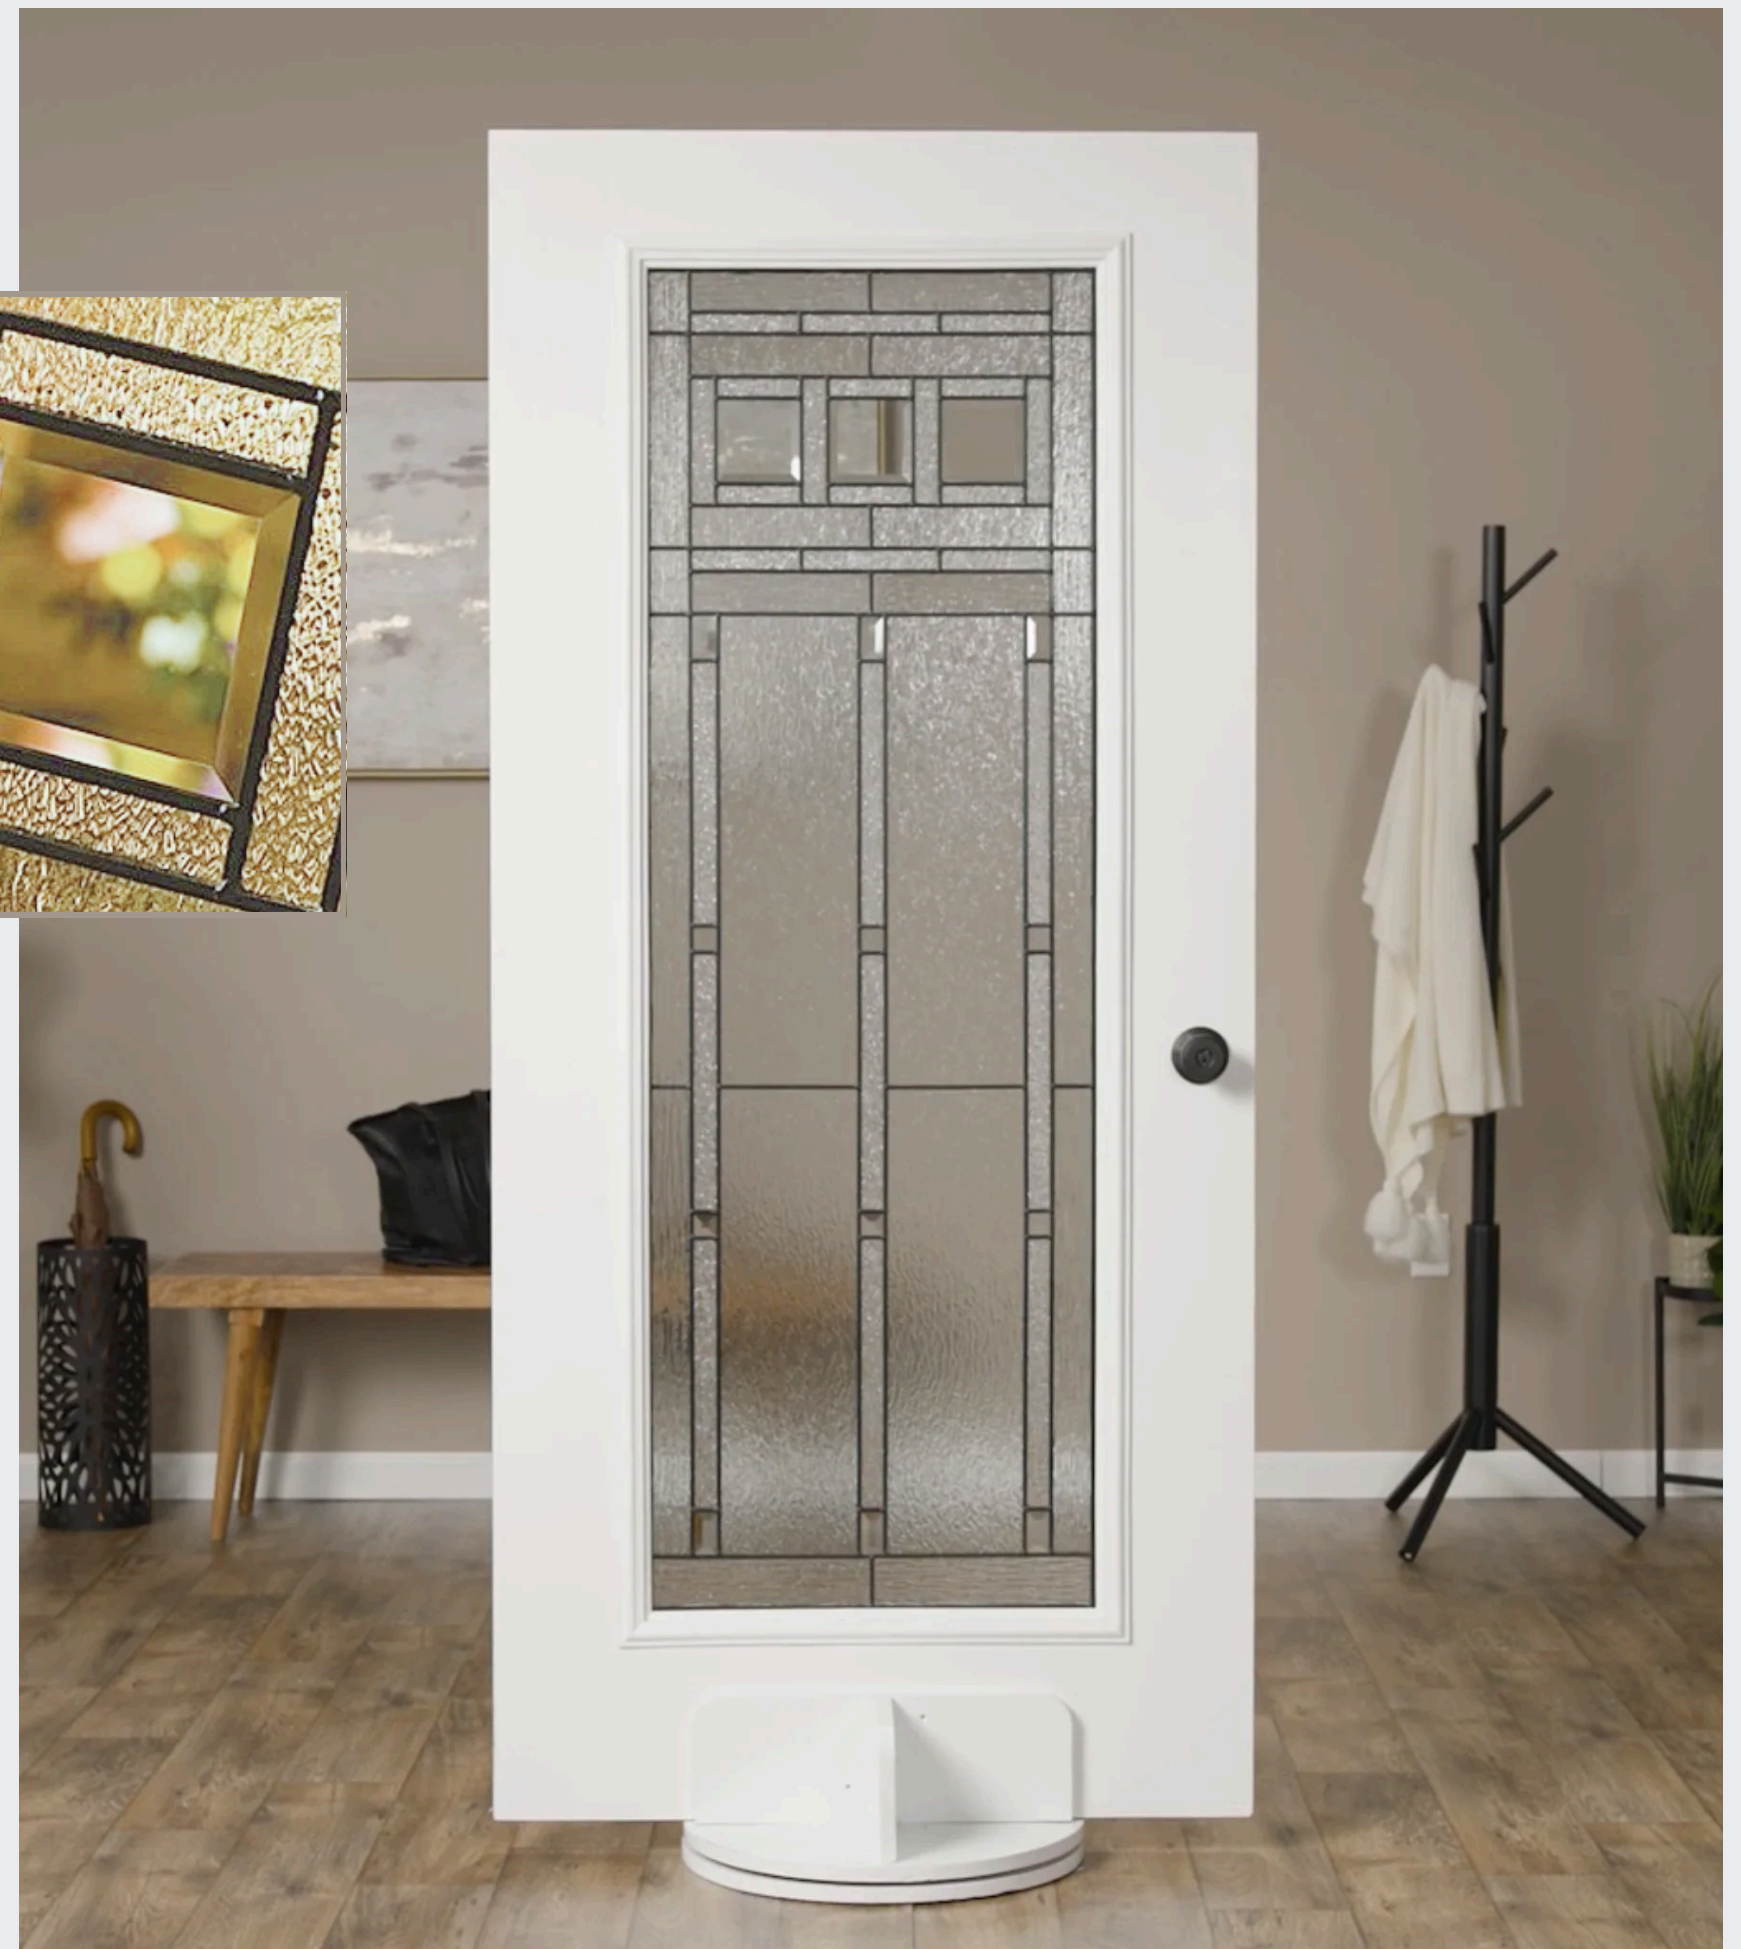

PANEFULLY PERFECT (MID-RANGE)

www.doorsbyohana.com

2025

VINTAGE CRAFTSMAN

PRIVACY RATING

Elevate your home's entryway with the timeless charm of the Vintage Craftsman Glass Insert. This design blends clear glass panels with elegant geometric detailing, offering both style and functionality. Its clean lines and intricate craftsmanship make it the perfect complement to Craftsman-style architecture.

PANEFULLY PERFECT (MID-RANGE)

DORIAN

PRIVACY RATING

Vertical lines in architecture bring to mind stability and skyward movement. Dorian combines patterns and texture for a high level of privacy and added elegance to your door.