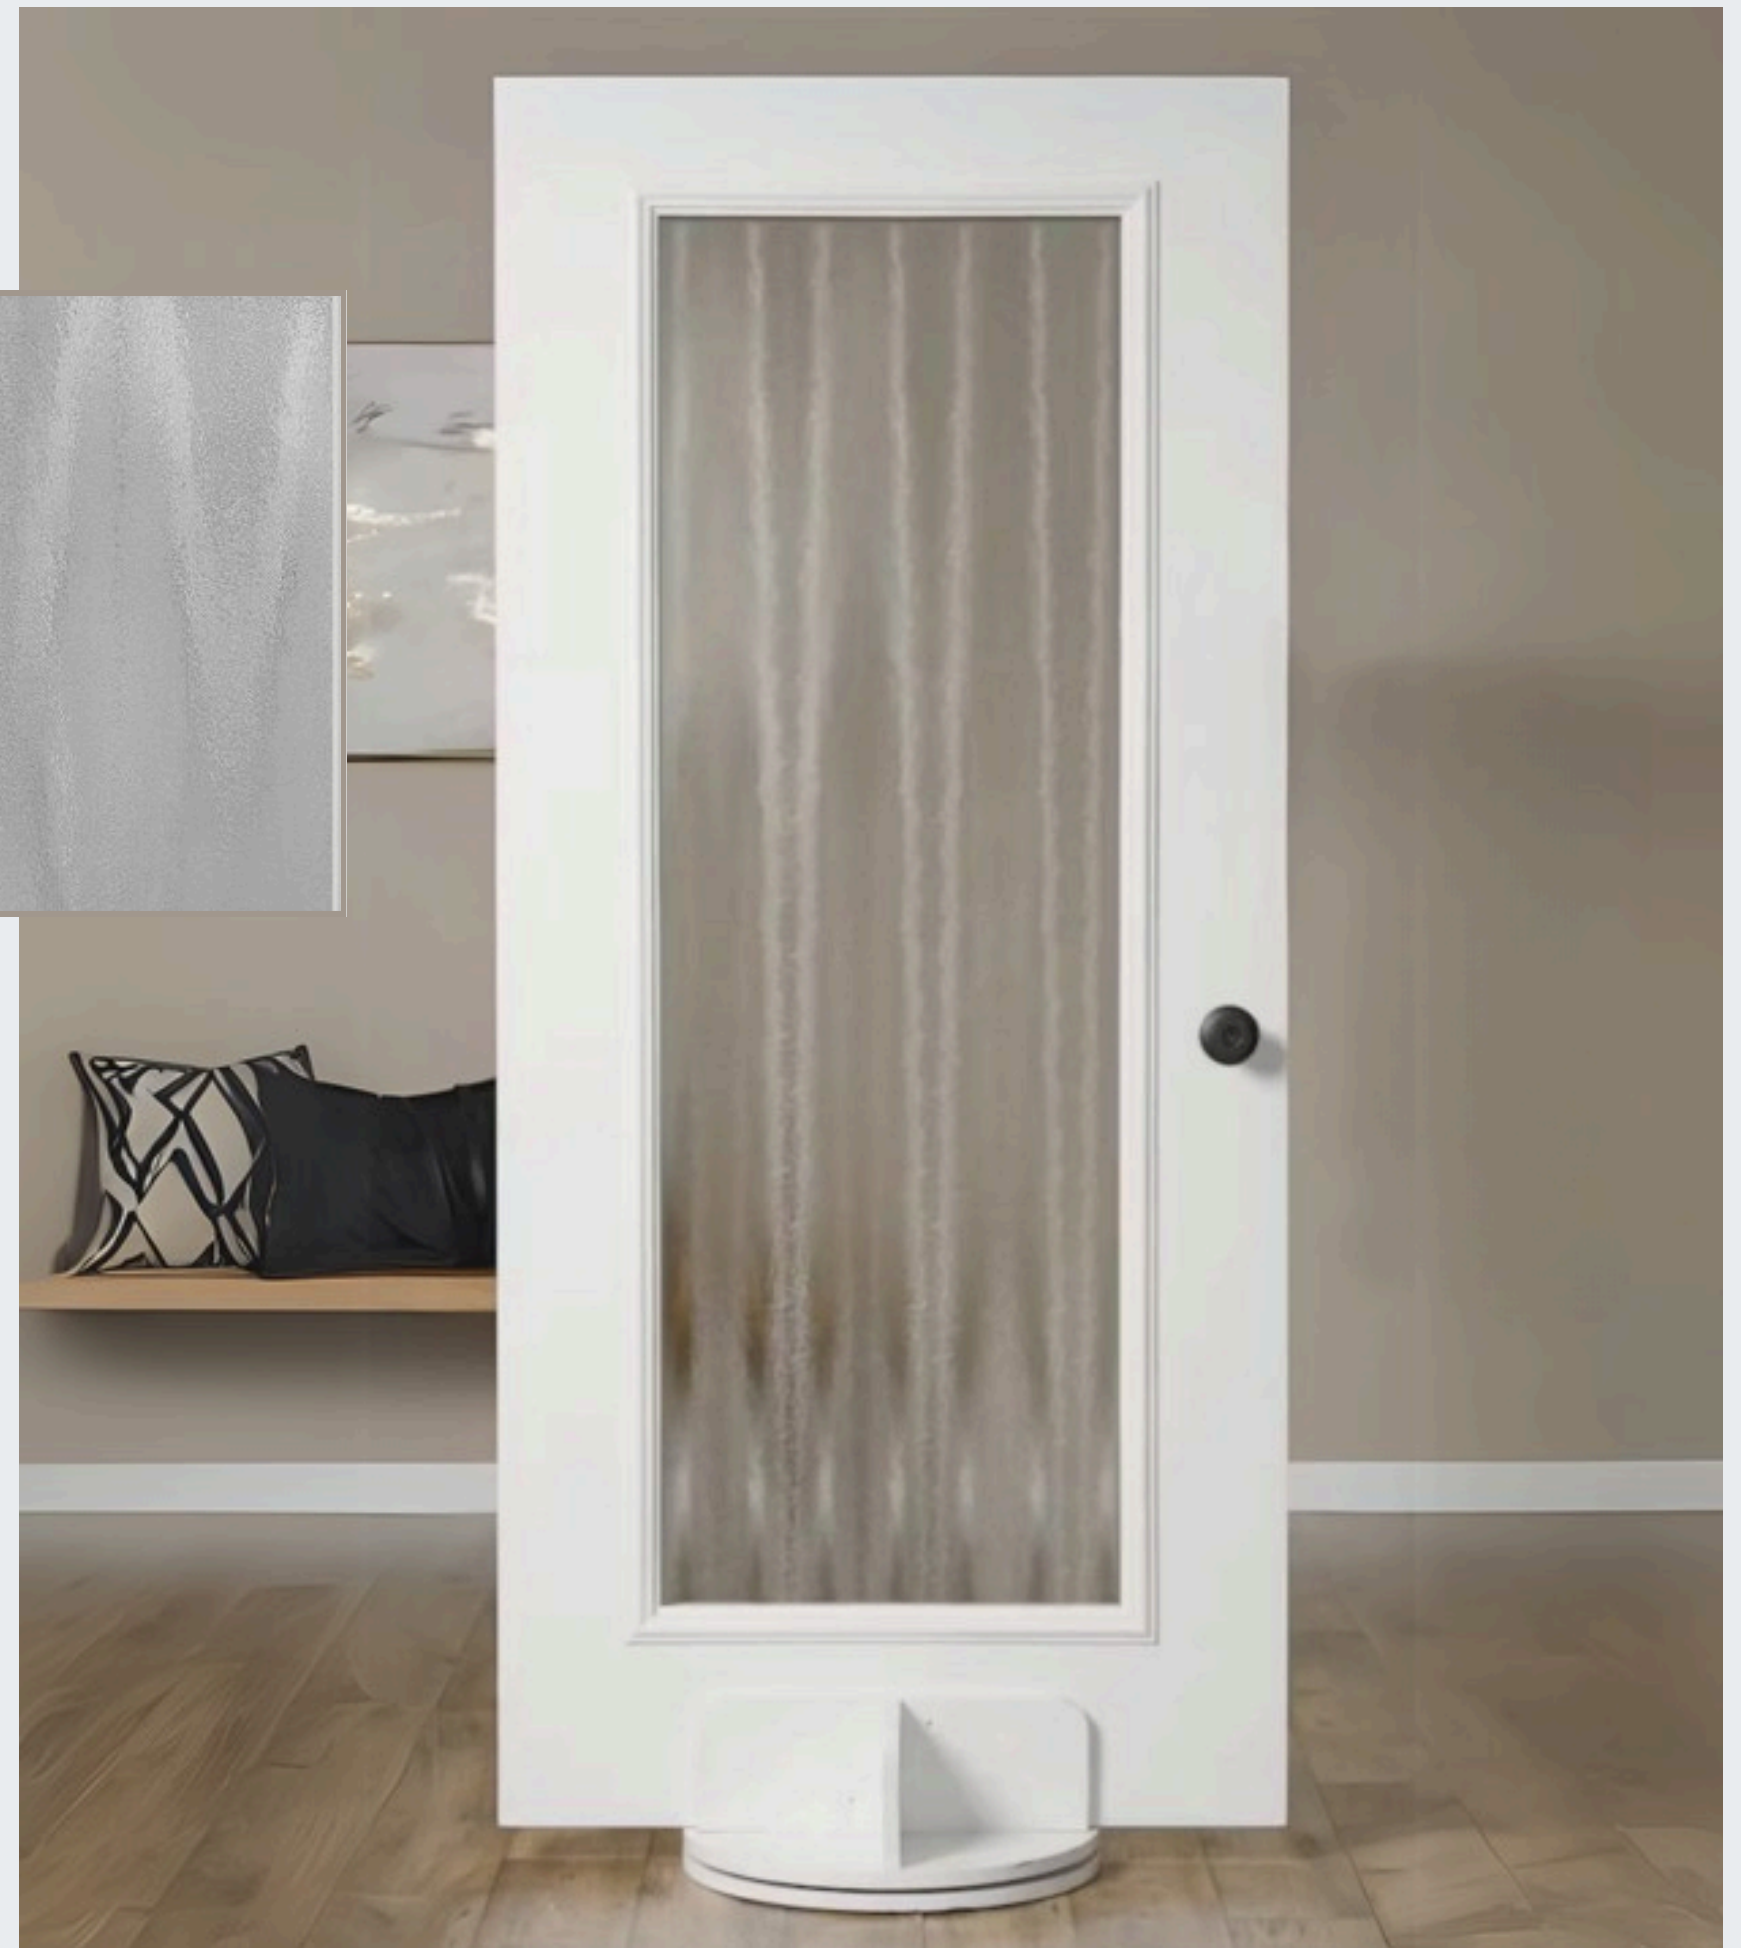

CLEAR CHOICE (ENTRY LEVEL)