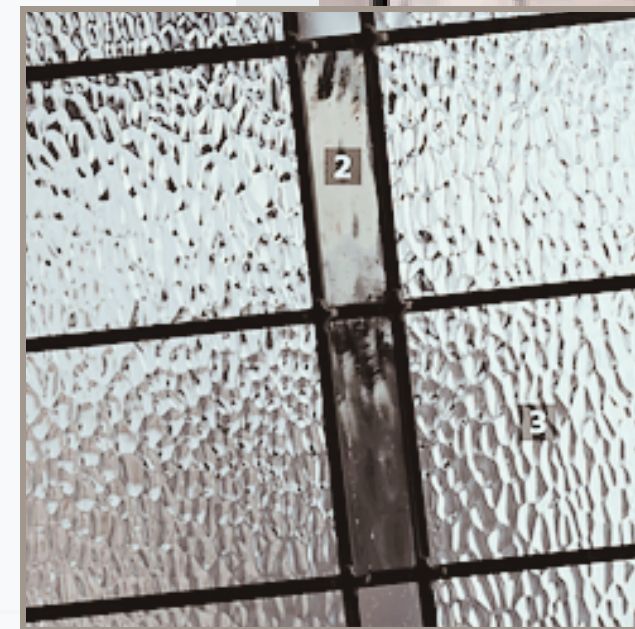

BAY POINT

PRIVACY RATING

A contemporary nod to traditional doorglass, Bay Point exudes lived-in luxury with its thoughtful minimalism. Panels of bold hammered texture create a medium level of privacy interspersed with eye-catching patina coming and accents of clear seedy and gray bubble glass to welcome visitors inside.