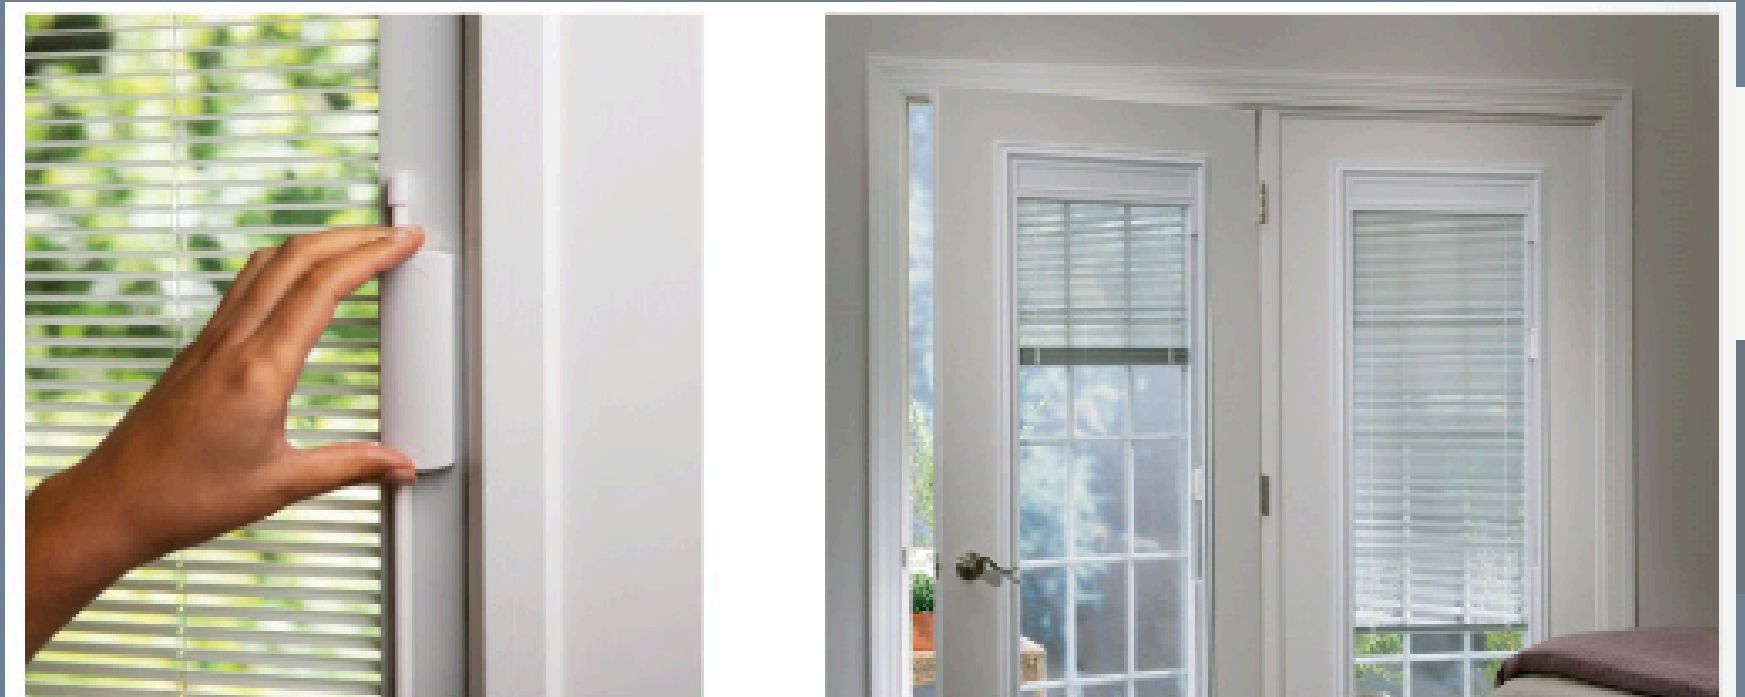

ADDITIONAL OFFERINGS

This robust catalog has options to meet almost all design styles and budget. Should you not see a selection you are looking for, let us know. Our vendor relationships give us access to a large inventory of doorglass styles that might not be included in this catalog.

Also, while doorglass inserts are our specialty, we also provide installation of enclosed blinds. See the following page for available options.