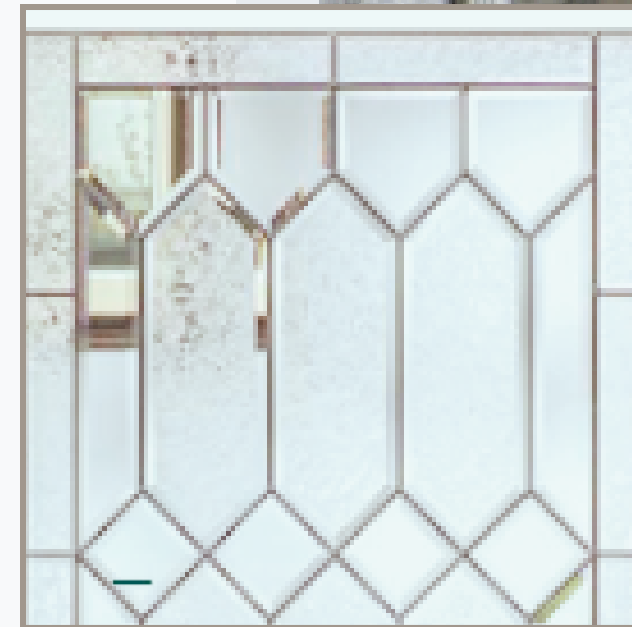

ETROPY

PARIS

THE GRAND ENTRANCE

"Because first impressions deserve a masterpiece."

PREMIUM INSERTS

Top-tier designs that make a bold statement. These inserts are for homeowners who want their entryway to exude elegance and elevate their curb appeal to the next level.

CRYSTALLINE

PRIVACY RATING

Elevate your entryway with the Crystalline doorglass, a perfect blend of elegance and modern sophistication. Its geometric design features a stunning interplay of textured and clear beveled glass, allowing natural light to shine through.