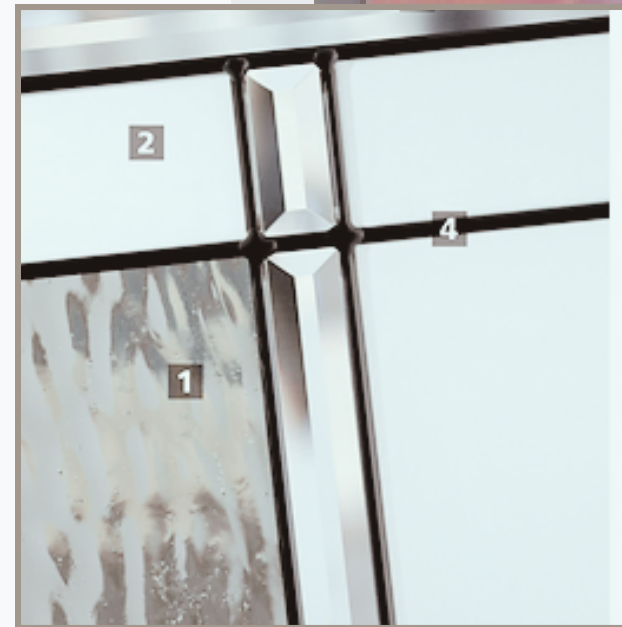

www.doorsbyohana.com

2025