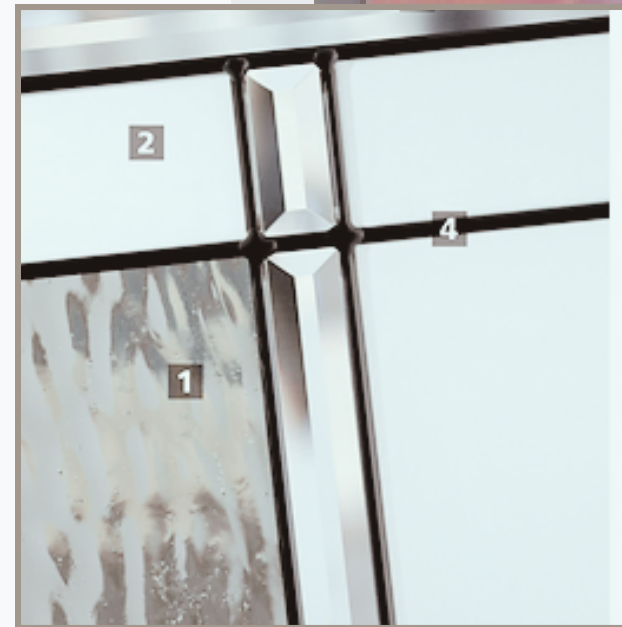

VILANO

PRIVACY RATING

Bring a piece of modernist art to your front door with Vilano, an asymmetrical design that's not afraid to make a statement. Clear bevels provide a jewel-like accent between gray bubble and frosted glass, tied together with patina coming for curb appeal with high privacy.

PANEFULLY PERFECT (MID-RANGE)