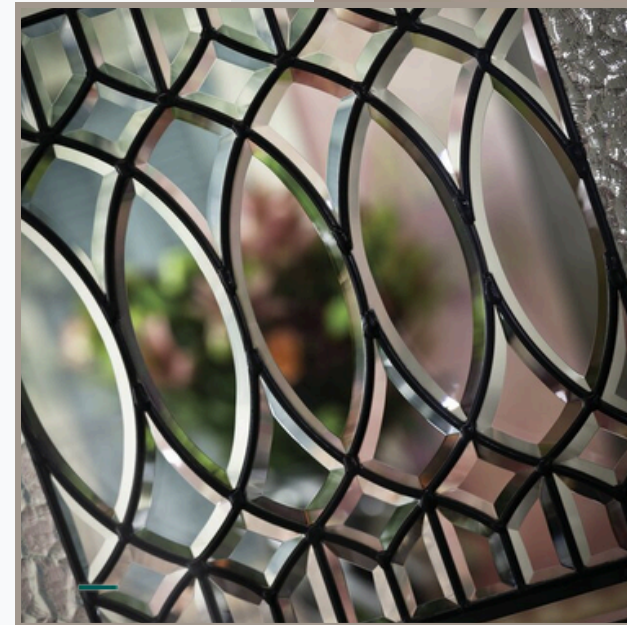

PARIS

PRIVACY RATING

Your design sophistication and love of all things European make Paris the fitting choice for your home's front door. An elegant arrangement of clear beveled glass, textured glass, and patina finish define the styling of our Old World Collection.